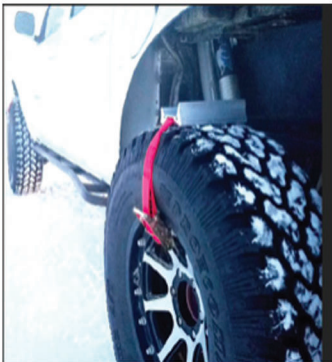

1-844-362-5297

SNOW • MUD • ICE • SAND

TRUCKCLAWS™

TRUCKCLAWS™

Semi-trucks | Heavy Commercial Vehicles

TRUCKCLAWS™ II

Pick-ups | RVs | SUVs | Light Commercial Vehicles

TRUCKCLAWS™ II

Military Grade Kits Available!

Our Heavy Duty Military Kits feature Straps with full length double layer Cordura protection

TruckClaws II in use

We have useful accessories and upgrades

Extra long straps for super singles

Extender Bars inserts for added grip

Some Facts about TruckClaws

- Can get your truck out of Snow, Ice, Mud & Sand.
- Can be installed in about 60 seconds per tire
- Can be installed AFTER you are stuck
- Can be installed over Tire Chains
- Saves our customers money on expensive tows
- Saves people from life threatening situations
- Does not require a tree or rock nearby like a winch
- Wide Applications & Uses like Tractors, ATV, Side by Sides